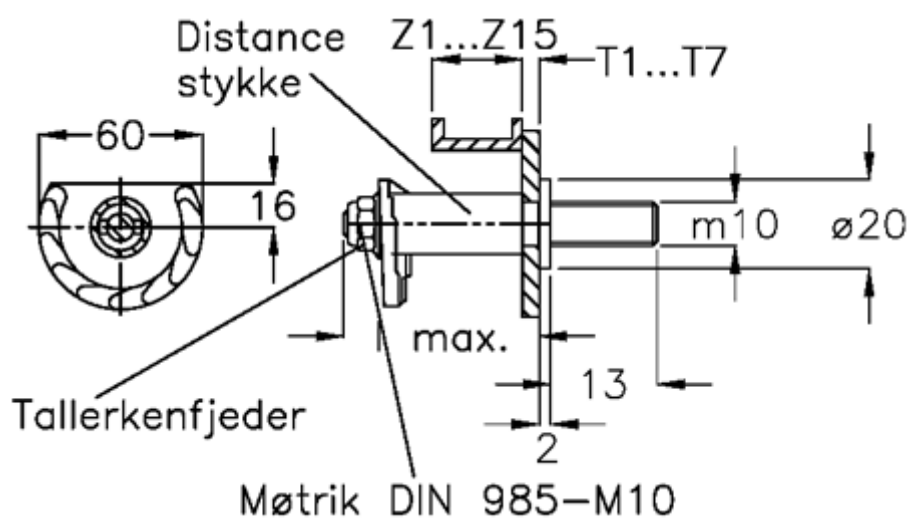

Data Sheet

Article number: 20895301

Description: E+G Door lock
GN 117-GB-T3-Z1

Measures

Cam thickness = 0-9